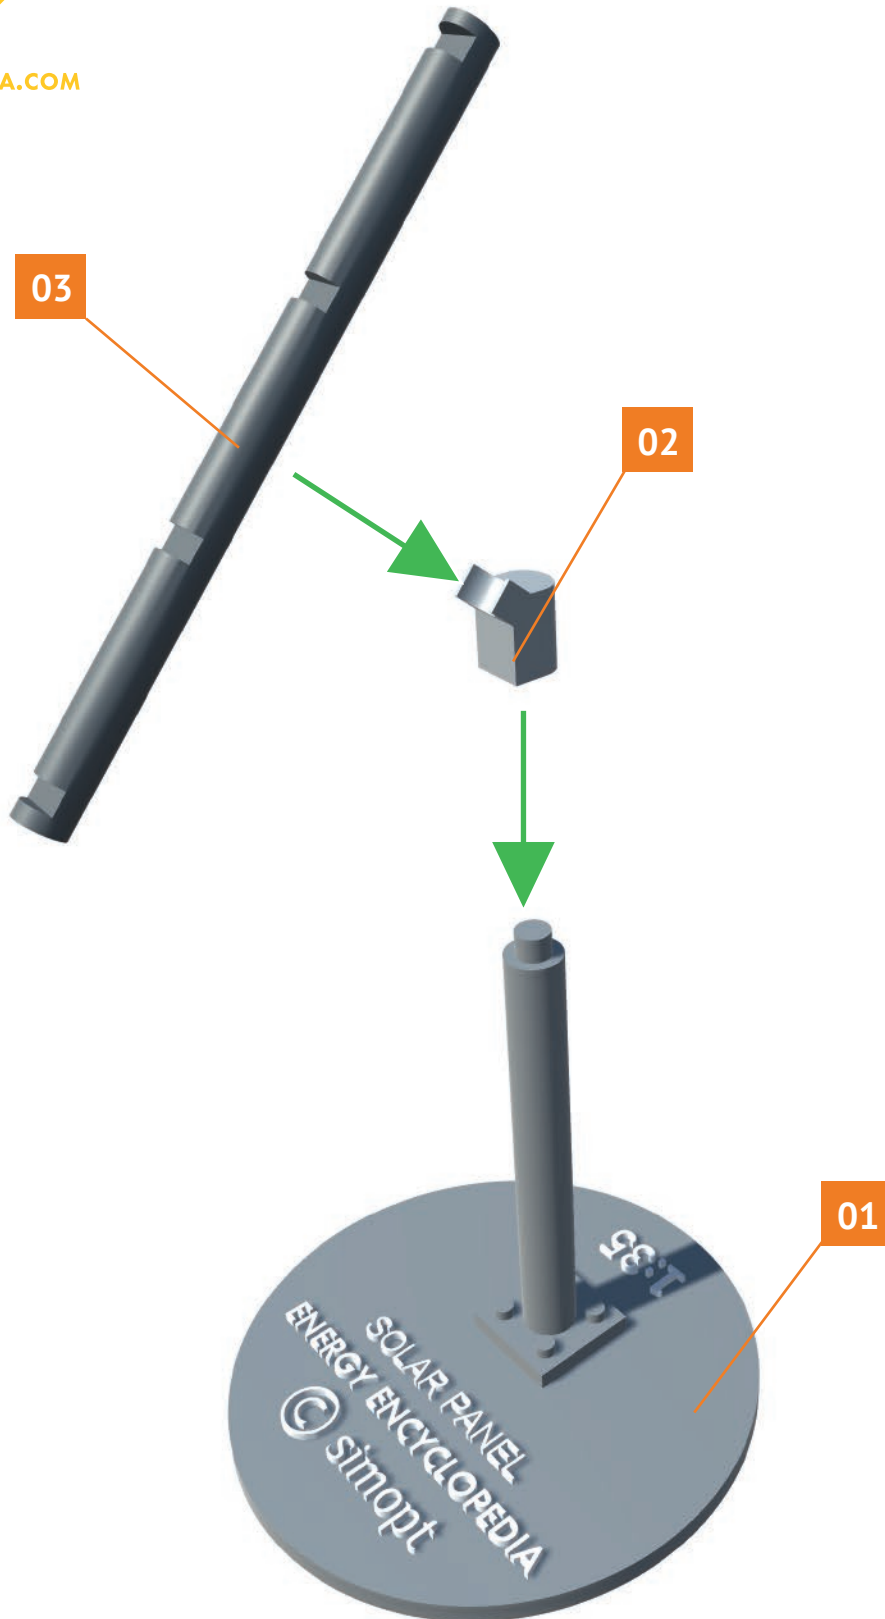

# SOLAR PANEL

1:35

ASSEMBLY INSTRUCTIONS

ENERGYENCYCLOPEDIA.COM

# INFO

**THE MODEL CAN BE PUT TOGETHER WITHOUT GLUEING.**

**IF GLUE IS NEEDED, IT WILL BE MARKED WITH A GLUE ICON AND/OR A GREEN ARROW.**

ENERGYENCYCLOPEDIA.COM

ENERGYENCYCLOPEDIA.COM

05

8x